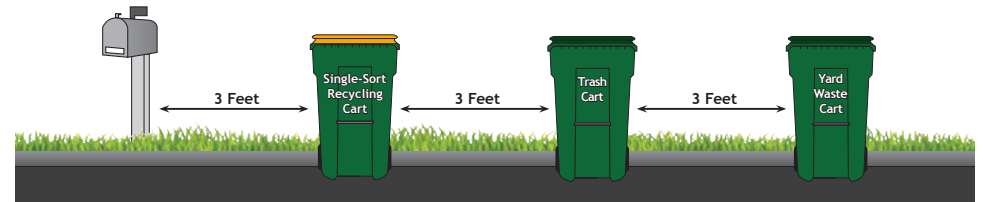

20520 Keokuk Ave
Lakeville, MN 55044

Your week is the Gold Week

RECYCLE OFTEN.
RECYCLE RIGHT.^{SM}

2018 Gold Week Calendar Inside

Ever wonder, “Why and how to recycle?” Sure, it’s good for the environment, but there’s more to it than that. When you use Recycle Often. Recycle Right.^{SM}, great things happen.

The Main Rules of Recycling:

1. Recycle all bottles, cans and paper
2. Keep items clean and dry
3. NO plastic bags.
4. Place 3 feet away from all other objects.

We need your help to sustain recycling. Certain offenders can slow down the recycling process or even ruin the load.

If we all do our part, the results can really add up. Last year alone, Waste Management recycled enough material to fill nearly 169,000 737s.

To learn more visit RecycleOftenRecycleRight.com.

SSCAL18GLD