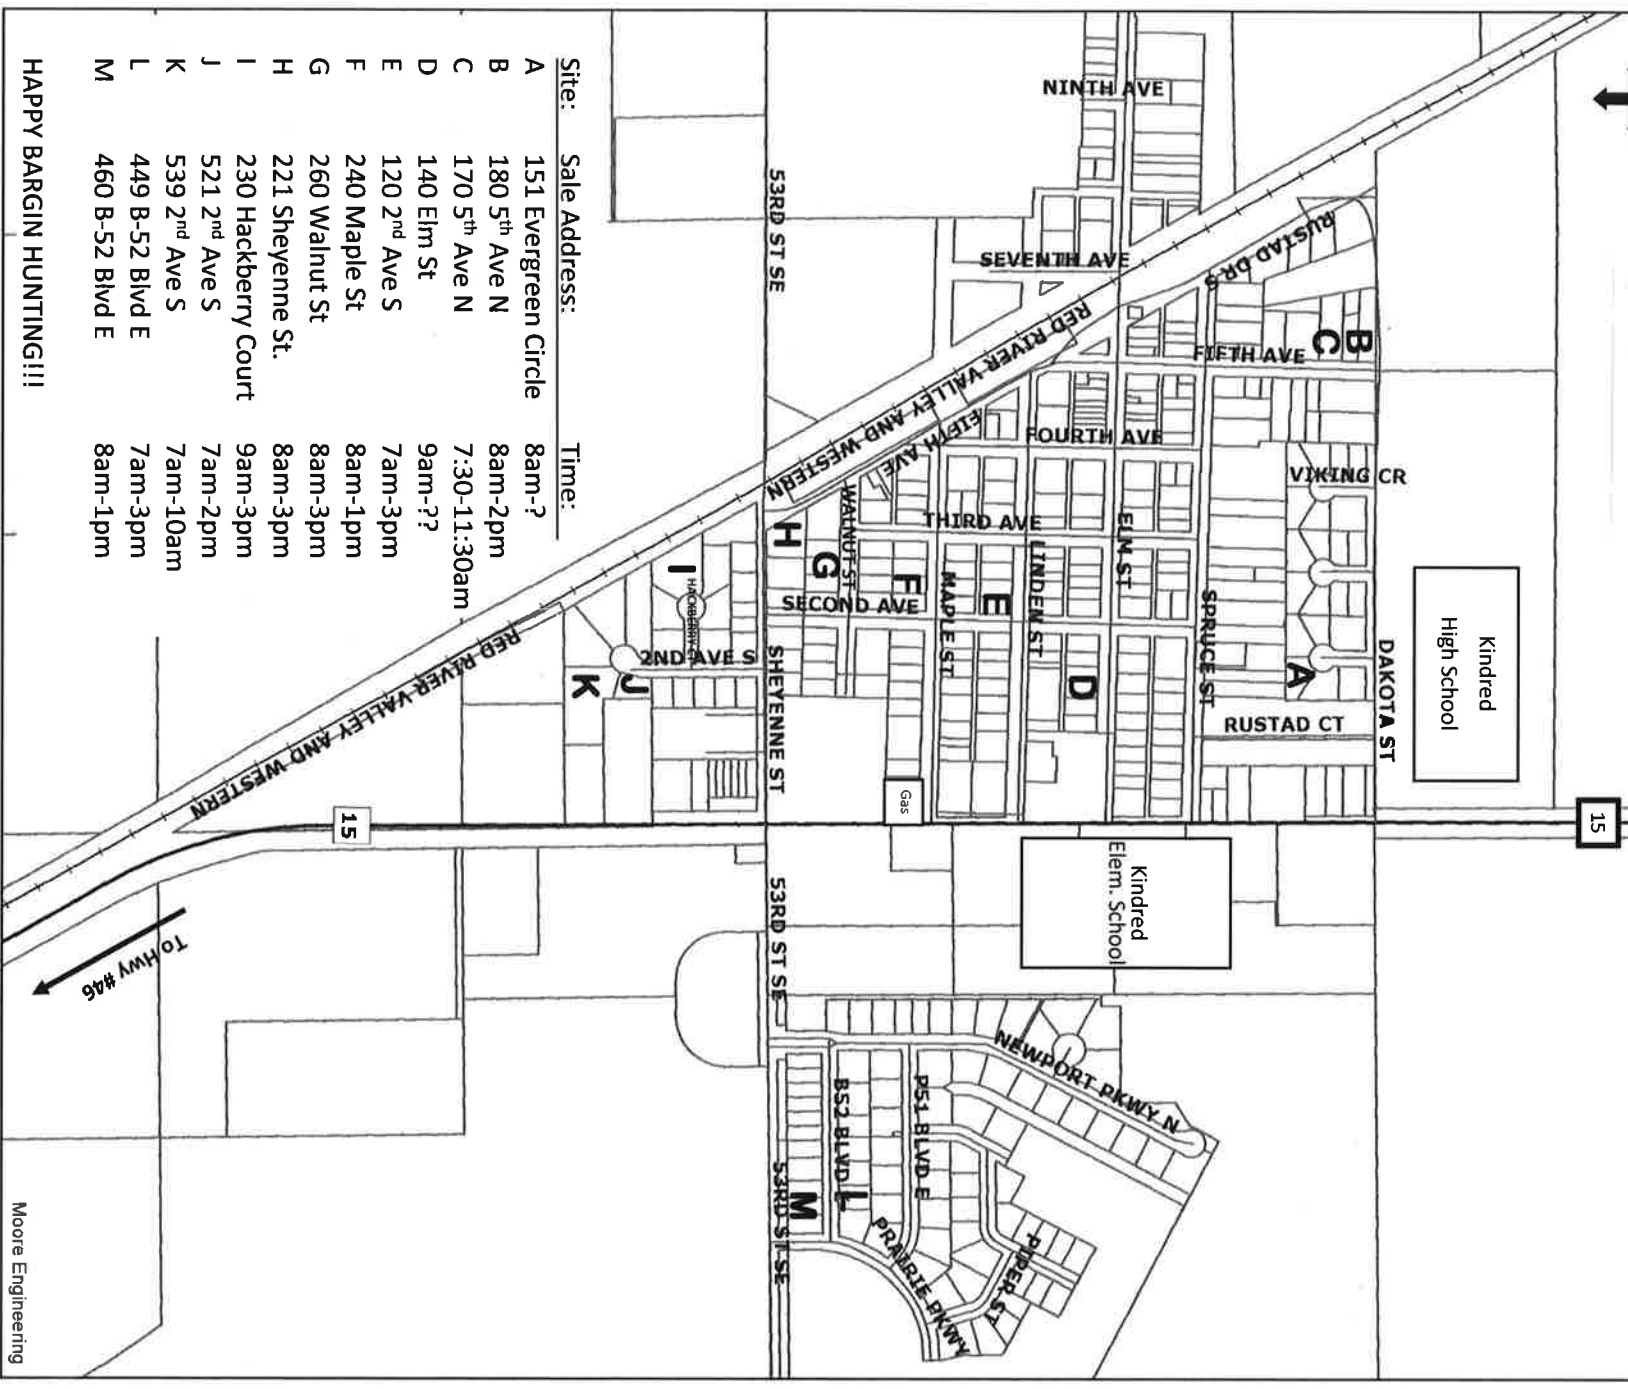

Kindred City Wide
Rummage Sale Day
Saturday, May 11th, 2019

Site:	Sale Address:	Time:
A	151 Evergreen Circle	8am-?
B	180 5 th Ave N	8am-2pm
C	170 5 th Ave N	7:30-11:30am
D	140 Elm St	9am-??
E	120 2 nd Ave S	7am-3pm
F	240 Maple St	8am-1pm
G	260 Walnut St	8am-3pm
H	221 Sheyenne St.	8am-3pm
I	230 Hackberry Court	9am-3pm
J	521 2 nd Ave S	7am-2pm
K	539 2 nd Ave S	7am-10am
L	449 B-52 Blvd E	7am-3pm
M	460 B-52 Blvd E	8am-1pm